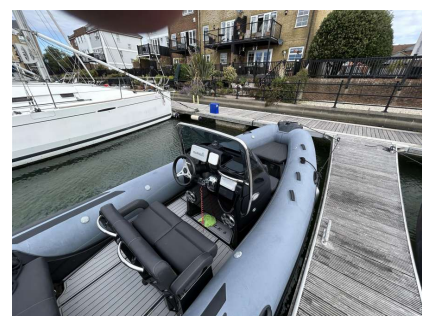

# Brig Eagle 6

£39,950

 used

 2022

 19.53 ft

 Eastbourne, United Kingdom

## Details

**Condition:** used  
**Year:** 2022  
**Boat Type:** Eagle 6  
**Fuel Type:** Petrol/Gasoline  
**Tax Status:** Pricing inc. VAT

**Manufacturer:** Brig  
**Model:** Eagle 6  
**Length:** 19.53 ft  
**Location:** Eastbourne United Kingdom  
**ID / Stock:** 11460

## Description

This 2022 model Brig Eagle 8 'Captain Morgan' comes complete with a Suzuki DF150 APL petrol outboard. One owner from new. Outboard serviced and boat re anti foul Dec 25.

### Brig Eagle 8

This 2022 model Brig Eagle 8 'Captain Morgan' comes complete with a Suzuki DF150 APL petrol outboard. One owner from new. Outboard serviced and boat re anti foul Dec 25.