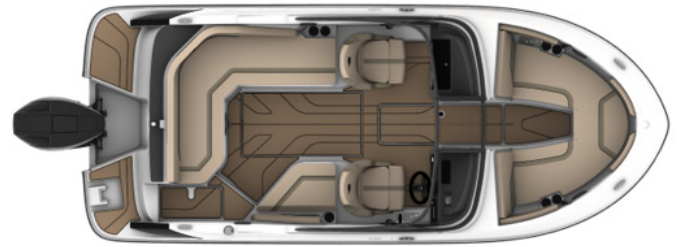

V20

 **BAYLINER™**

LENGTH OVERALL (LOA)	6,29 M
HULL LENGTH	6,17 M
WIDTH (BEAM)	2,54 M
MAX PEOPLE CAPACITY	10
MAX HORSEPOWER	225 HP
DEADRISE	20°
MAX LOAD (PEOPLE, GEAR, ENGINE)	997 KG
FUEL CAPACITY	170 L
WATER CAPACITY	45 L
DRAFT HULL	0,47 M
DRY BOAT WEIGHT W/ STANDARD ENGINE	1409 KG

Hull & Deck

12V Navigation Lights
Courtesy Light (3)
Fiberglass Floor Liner
Sport Windshield w/ Opening Center Panel
Swim Platform w/ Telescoping Ladder
Anchor Roller
V-hull for Added Performance
Self Bailing Cockpit

Interior color

- Graphite (Grey)
- Coastline (Tan)

Options

- Mercury DTS V6 Rigging
- Simrad 9" GO
- Stereo Upgrade 1 - Rockford Fosgate with 4 upgraded speakers
- Stereo Upgrade 2 - Upgrade 1 with extra subwoofer and amp
- Wakeboard tower
- Ski Pole
- Underwater lights
- Fridge drawer
- Bimini w/full enclosure
- Gatorstep flooring grey or tan